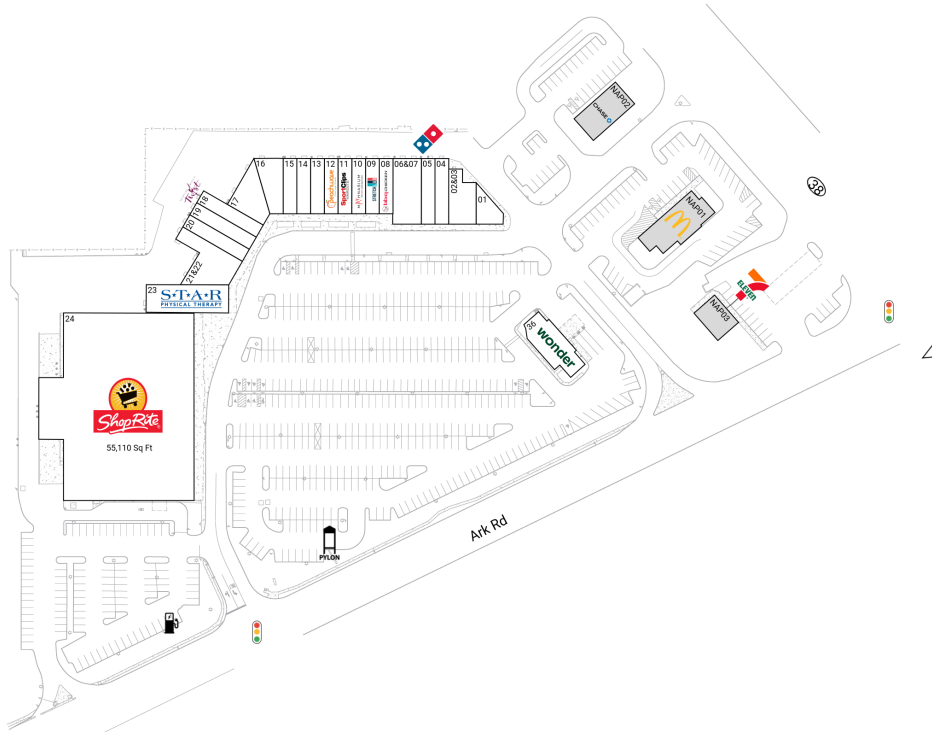

# Larchmont Centre

127 Ark Road | Mount Laurel, NJ 08054

Burlington County

Philadelphia-Camden-Wilmington, PA-NJ-DE-MD

103,787 Sq Ft

39.9731, -74.8704

## Current Tenants Space size listed in square feet

01	Allergy & Asthma Care, P.A.	1,500
02&03	Peking Wok	2,800
04	Paddock Nine	1,900
05	Domino's Pizza	1,900
06&07	Wasabi Japanese's Cuisine	3,800
08	BB.Q Chicken	1,600
09	StretchLab	1,600
10	Mathnasium	1,600
11	Sport Clips	1,600
12	Peachwave Yogurt	1,600
13	Glamour Nails	1,600
14	Francesca's Pizza, Pasta & Gri	1,600
15	Active Personal Training Gym	1,600
16	Dinoto Karate Center	2,520
17	Mainstream Dance Academy	2,910
18	Painting with a Twist	2,000
19	Local Infusion	2,000
20	Dar-Art	2,000
21&22	Full House Pets	4,090
23	Star Physical Therapy	4,800
24	ShopRite	55,110
36	Wonder	3,657
NAP01	McDonald's	0
NAP02	Chase	0
NAP03	7-Eleven	0

This site plan is for illustrative and information purposes only, showing the general layout of the shopping center; and is not a legal survey. Brixmor makes no representation or warranty that the shopping center is exactly as depicted as site conditions and tenant mix are subject to change over time.